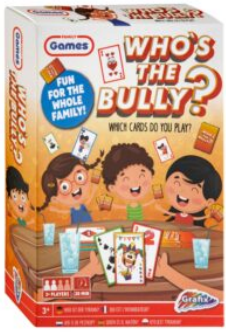

GAME: WHO'S THE BULLY?

EAN: 8715427080611

Packaging Unit: 48

Weight 0.2 kg
Dimensions 15 × 10 × 3 cm