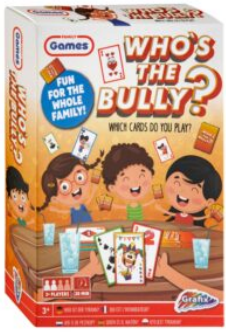

EAN: 8719978932016

Packaging Unit: 50

Weight 0.1 kg
Dimensions 20 cm

DISNEY KNUTSELSET ASSEPOESTER

EAN: 9781474839655

Packaging Unit: 12

Weight 0.1 kg
Dimensions 23.5 × 17.5 × 4 cm

MAAK KNUFFELS VAN WANTEN SET

EAN: 9781474822800

Packaging Unit: 6

Weight 0.2 kg
Dimensions 22 × 16.5 × 5 cm

PAINT AND GROW WINDOWSILL GARDEN

EAN: 8715427075112

Packaging Unit: 12

Weight 0.5 kg
Dimensions 30 × 28 × 6.5 cm

GAME: WHO'S THE BULLY?

EAN: 8715427080611

Packaging Unit: 48

Weight 0.2 kg
Dimensions 15 × 10 × 3 cm

KING - PHOTO FUN

EAN: 8710125570013

Packaging Unit: 6

Weight 0.5 kg
Dimensions 26 × 26 × 5 cm

GOLIATH - MERKENMANIA