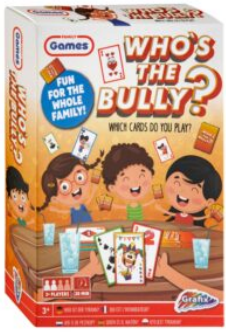

EAN: 8719978932016

Packaging Unit: 50

Weight 0.1 kg
Dimensions 20 cm

DISNEY KNUTSELSET ASSEPOESTER

EAN: 9781474839655

Packaging Unit: 12

Weight 0.1 kg
Dimensions 23.5 x 17.5 x 4 cm

MAAK KNUFFELS VAN WANTEN SET

EAN: 9781474822800

Packaging Unit: 6

Weight 0.2 kg
Dimensions 22 x 16.5 x 5 cm

PAINT AND GROW WINDOWSILL GARDEN

EAN: 8715427075112

Packaging Unit: 12

Weight 0.5 kg
Dimensions 30 x 28 x 6.5 cm

GAME: WHO'S THE BULLY?

EAN: 8715427080611

Packaging Unit: 48

Weight 0.2 kg
Dimensions 15 × 10 × 3 cm

KING - PHOTO FUN

EAN: 8710125570013

Packaging Unit: 6

Weight 0.5 kg
Dimensions 26 × 26 × 5 cm

GOLIATH - MERKENMANIA